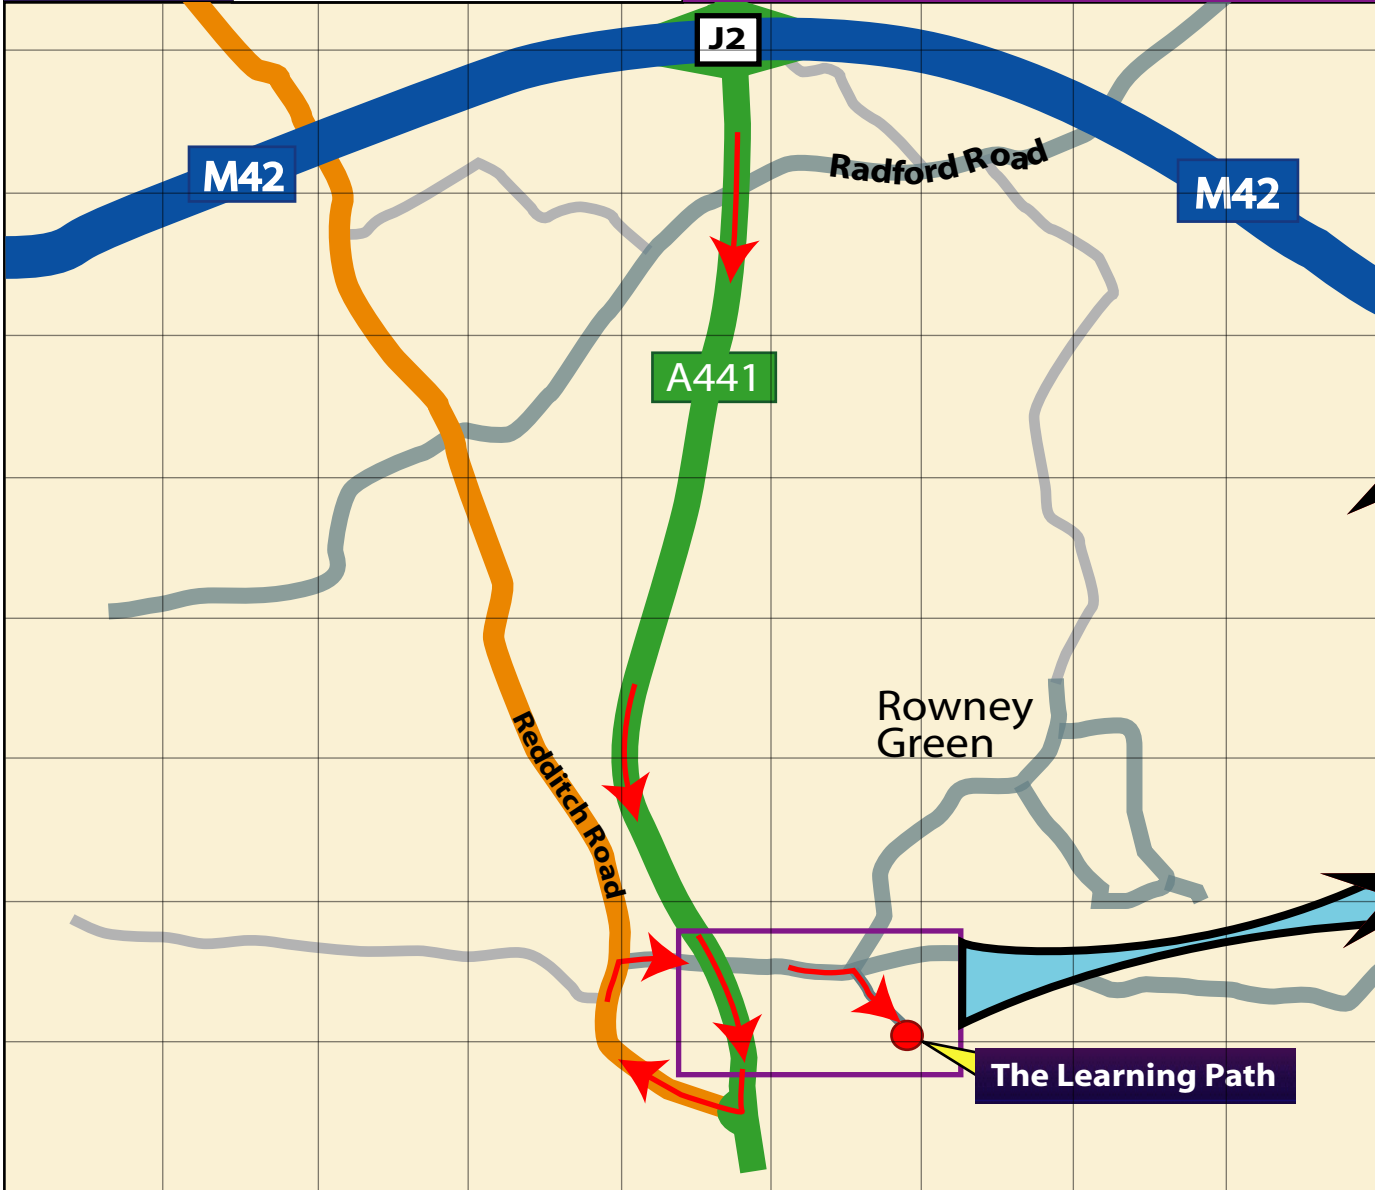

The Learning Path

Bordesley Hall
The Holloway
Alvechurch
Worcestershire, B48 7QA
Tel. 01527 585310

Driving Directions

We are 5 minutes from Exit Junction 2 of the M42.

Follow the exit to Redditch on the A441.

At the first roundabout turn right towards Alvechurch.

Take the first right onto The Holloway for about half a mile, you pass over the dual carriageway.

As soon as you see the first turning on your left, you will be turning right, up the Drive to Bordesley Hall

The Learning Path