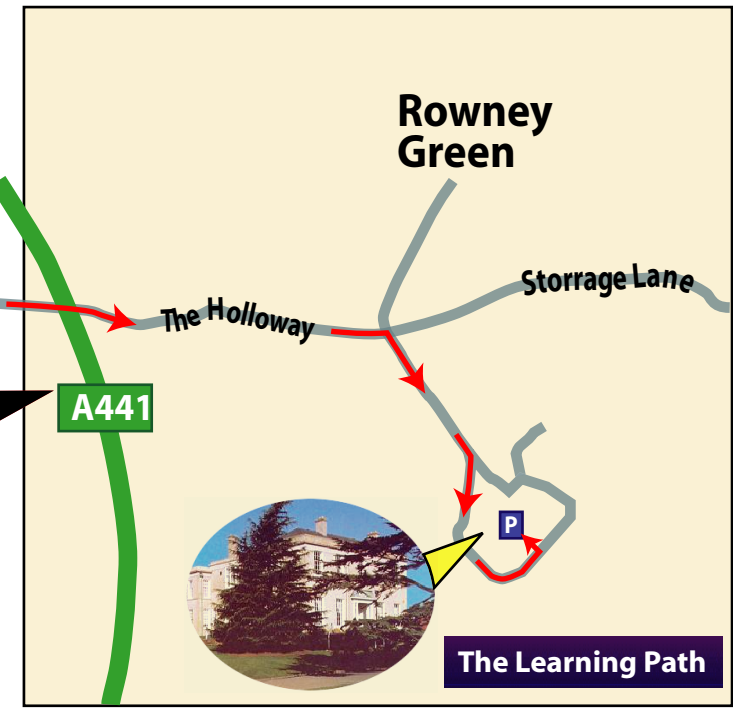

The Learning Path

Bordesley Hall
The Holloway
Alvechurch
Worcestershire, B48 7QA
Tel. 01527 585310

Driving Directions

We are 5 minutes from Exit Junction 2 of the M42.

Follow the exit to Redditch on the A441.

At the first roundabout turn right towards Alvechurch.

Take the first right onto The Holloway for about half a mile, you pass over the dual carriageway.

As soon as you see the first turning on your left, you will be turning right, up the Drive to Bordesley Hall

The Learning Path